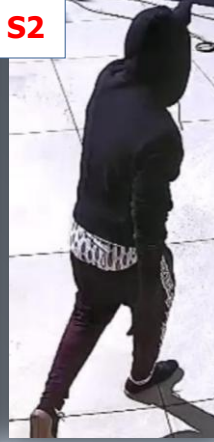

MONTEREY PARK POLICE DEPARTMENT

320 W. NEWMARK AVE., MONTEREY PARK, CA 91754
www.montereypark.ca.gov

Jim Smith
Chief of Police

CRIME BULLETIN

PSB #17-64

FOR PUBLIC RELEASE

ATTEMPT TO IDENTIFY ATTEMPTED RES. BURGLARY

FILE # 17-44467

HIGH TOP VANS SK8-HI
PRO THRASHER SKATE SHOES

**PRESS TO PLAY
FOOTAGE**

ACTUAL SUSPECT VEHICLE

Date/Time: 10-24-17 (WED), approx. 1200-1210 hrs

LOC: 1400 Block of Sombrero Dr.

Updated Footage: S3 parked the suspect vehicle across the street and knocked at the front door. After S3 determined no one was home, she returned to the vehicle and waited 15 minutes before dropping off S1 and S2 to the front of the residence.

Surveillance footage captured two suspects jump the side gate of the residence. The suspects then walked up to the rear of the residence and opened the sliding glass door. Upon activating the alarm, the suspects immediately fled the location in the awaiting vehicle, out of sight. A nearby neighbor advised that a female wearing a dark long sleeve shirt and brown pants door knocked and asked for "Ashley". The female eventually left in a white Toyota sedan.

Suspect Vehicle: White Toyota Camry, with all dark tinted windows, no front plate, and possibly a rear paper plate.

ANYONE WITH INFORMATION IS ASKED TO CONTACT THE TIP LINE AT 626-307-2563
OR EMAIL MOSTWANTED@MONTEREYPARK.CA.GOV