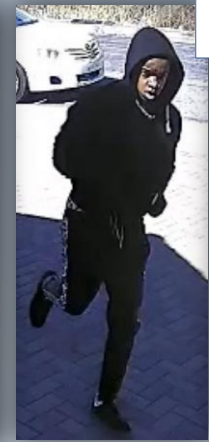

MONTEREY PARK POLICE DEPARTMENT

320 W. NEWMARK AVE., MONTEREY PARK, CA 91754
www.montereypark.ca.gov

Jim Smith
Chief of Police

CRIME BULLETIN

PSB #17-64

FOR PUBLIC RELEASE

ATTEMPT TO IDENTIFY ATTEMPTED RES. BURGLARY

FILE # 17-44467

HIGH TOP VANS SK8-HI
PRO THRASHER SKATE SHOES

**PRESS TO PLAY
FOOTAGE**

ACTUAL SUSPECT VEHICLE

Date/Time: 10-24-17 (WED), approx. 1200-1210 hrs

LOC: 1400 Block of Sombrero Dr.

Updated Footage: S3 parked the suspect vehicle across the street and knocked at the front door. After S3 determined no one was home, she returned to the vehicle and waited 15 minutes before dropping off S1 and S2 to the front of the residence.

Surveillance footage captured two suspects jump the side gate of the residence. The suspects then walked up to the rear of the residence and opened the sliding glass door. Upon activating the alarm, the suspects immediately fled the location in the awaiting vehicle, out of sight. A nearby neighbor advised that a female wearing a dark long sleeve shirt and brown pants door knocked and asked for "Ashley". The female eventually left in a white Toyota sedan.

Suspect Vehicle: White Toyota Camry, with all dark tinted windows, no front plate, and possibly a rear paper plate.

ANYONE WITH INFORMATION IS ASKED TO CONTACT THE TIP LINE AT 626-307-2563
OR EMAIL MOSTWANTED@MONTEREYPARK.CA.GOV