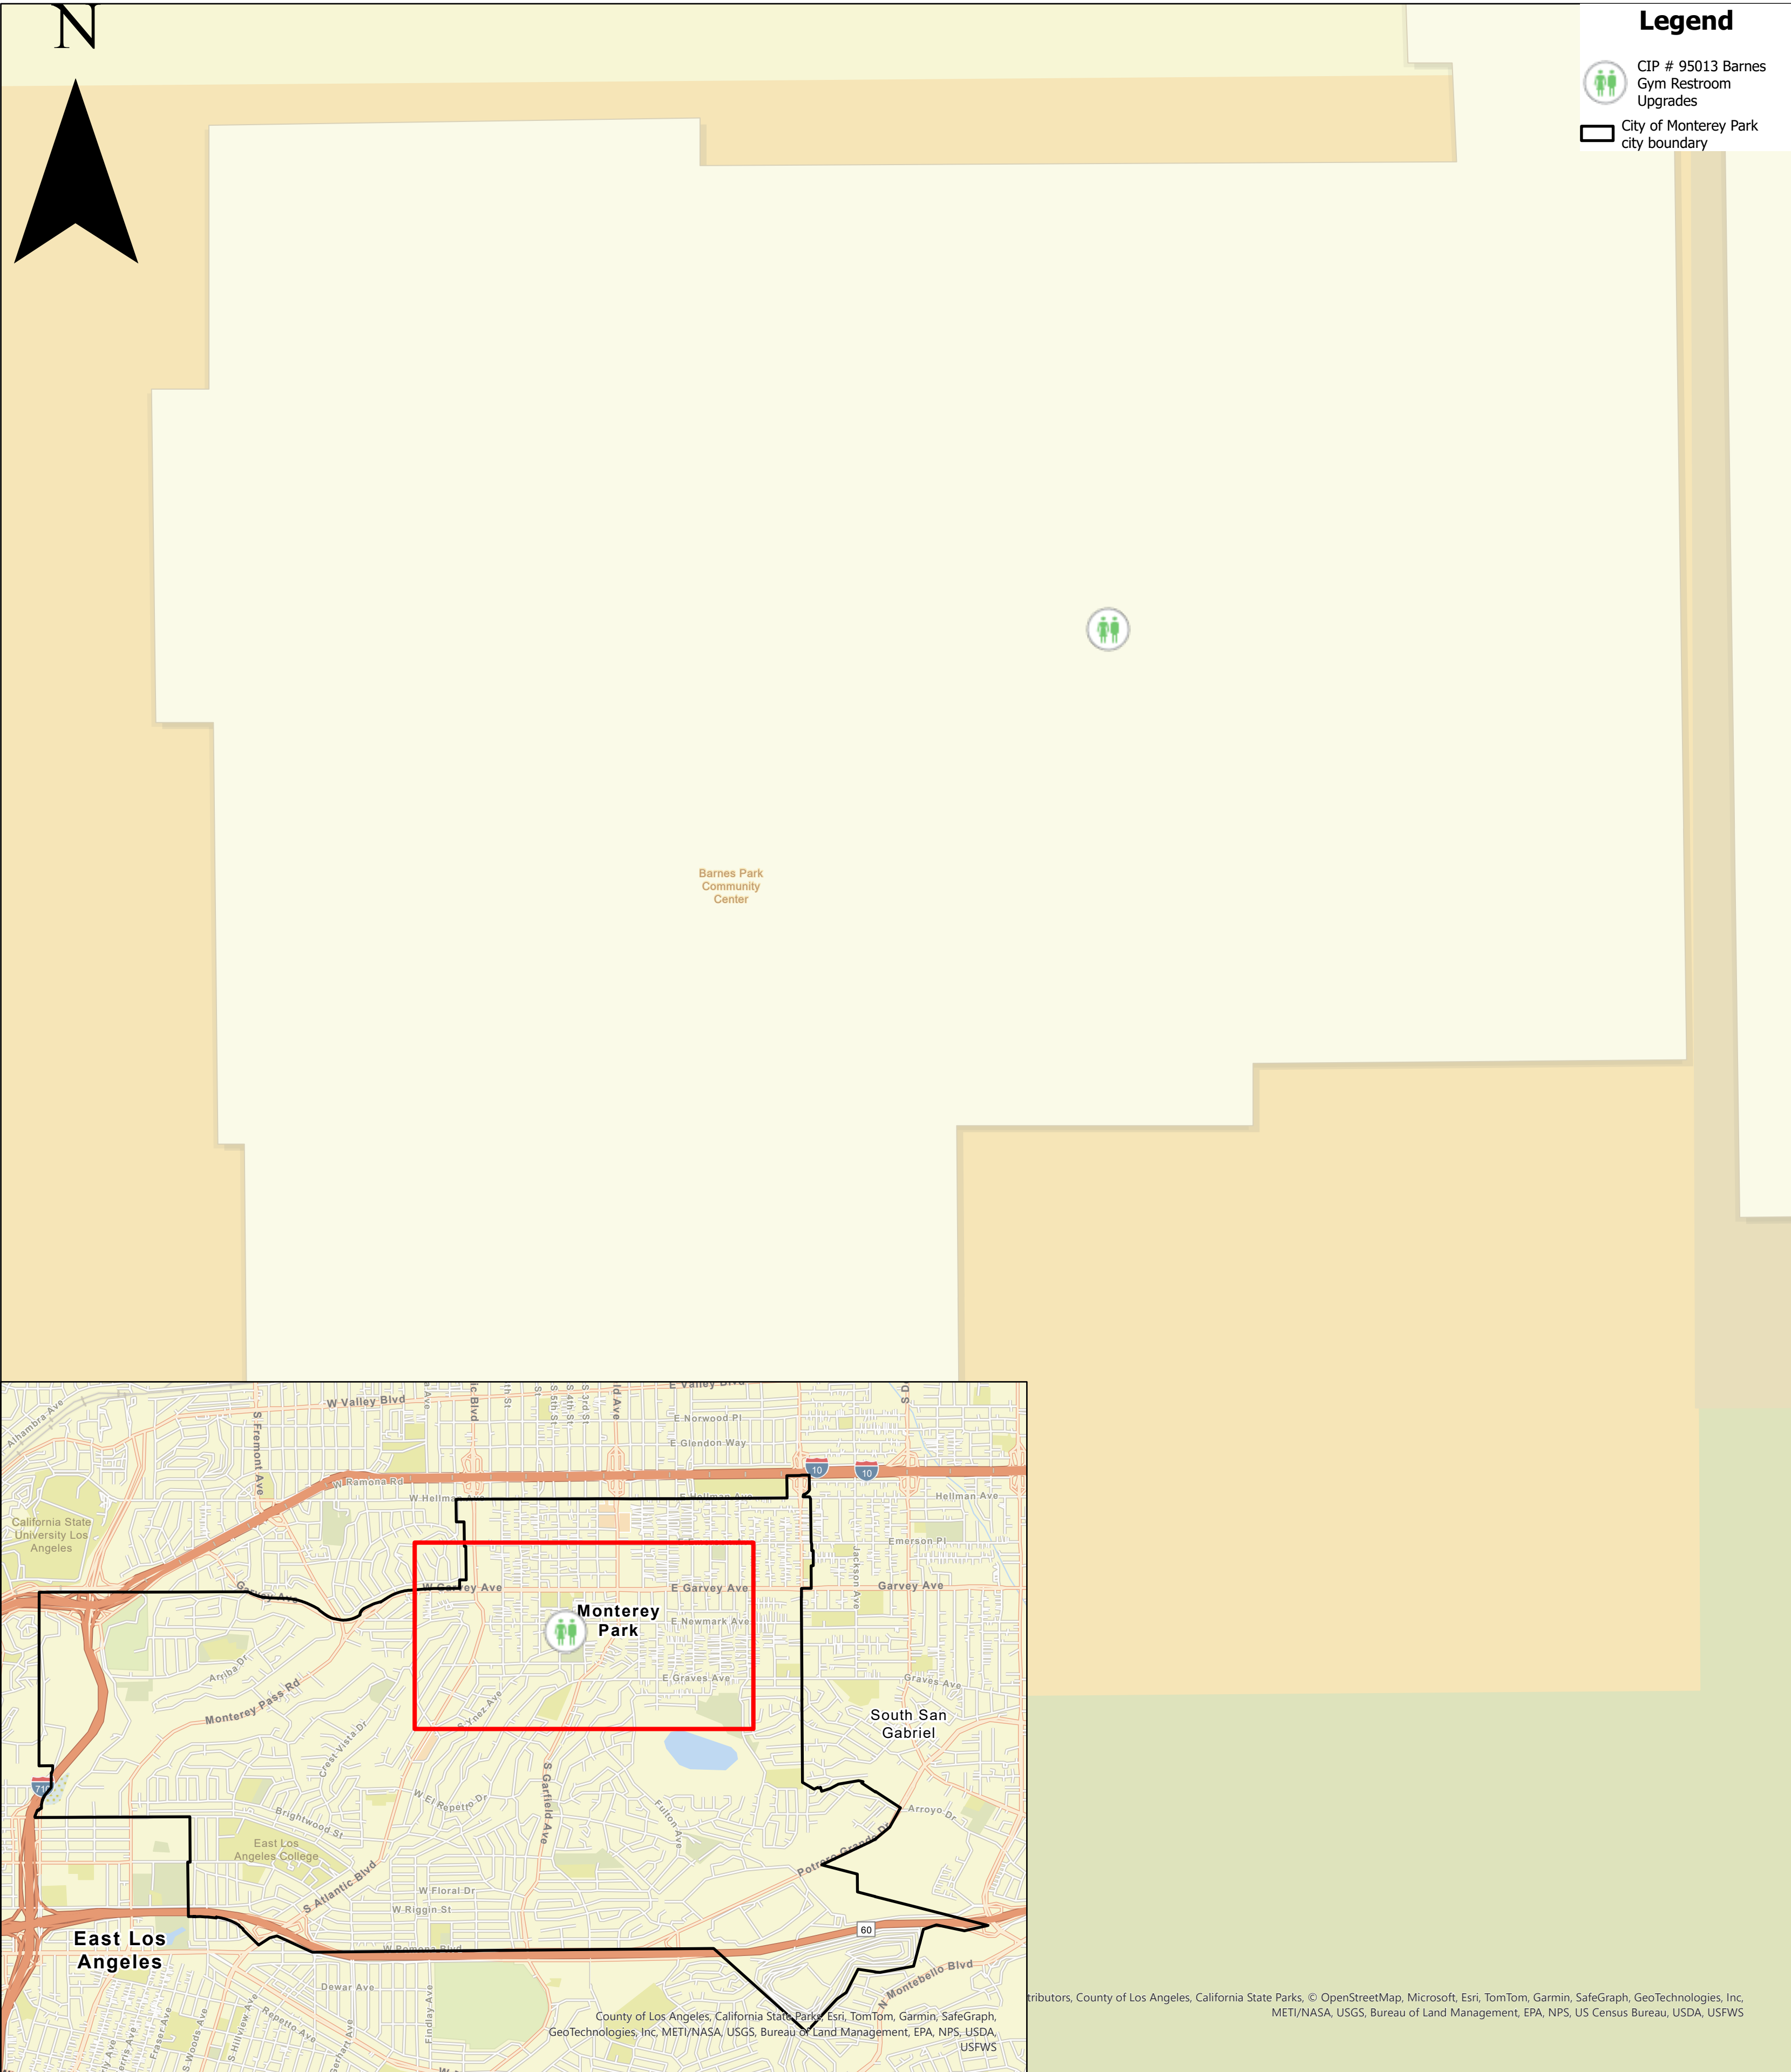

CITY OF MONTEREY PARK

Barnes Gym Restroom Upgrades

CIP NO. 95013

Legend

-  CIP # 95013 Barnes Gym Restroom Upgrades
-  City of Monterey Park city boundary

0 1,250 2,500 5,000 US Feet

Prepared by: Public Works-Engineering Division-GIS-5/9/24

County of Los Angeles, California State Parks, Esri, TomTom, Garmin, SafeGraph, GeoTechnologies, Inc. METI/NASA, USGS, Bureau of Land Management, EPA, NPS, US Census Bureau, USDA, USFWS